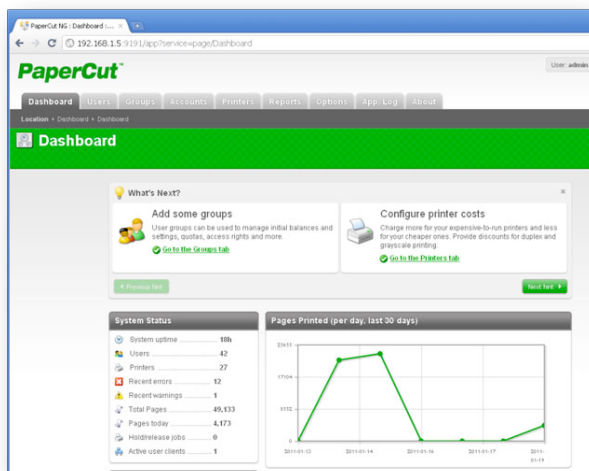

PaperCutMF

Track all your printing, copying, scanning & faxing

Reduce printing up to 40%

Web Based Administration

Access reports and info from an web browser.

Advanced Charging

Bill back clients or departments.

Mobile Printing

Print and track from iOS and Android.

Rules Based Printing

Send large print jobs to your print center.

Track Printing

Print control software makes it easy to monitor paper usage across all departments.

Find Me Printing

Release print jobs at any copier with your badge or PIN code.

Environmental Impact

Real-time statistics on CO2 equivalent, energy and trees consumed by the printing process..

Save Paper

Set print quotas to encourage responsible use of your resources.

User environmental impact - summary

From date = Sep 21, 2011, To date = Oct 21, 2011

Name	Trees Consumed	CO2 Produced	Equivalent Bulb Hours
Sarah	0.052% of a tree	189 grams	11.9 hours
John	0.06% of a tree	216 grams	13.6 hours
Steve	0.056% of a tree	211 grams	13.3 hours

Print less, save trees be green.

Printing Impact

6228 pages
7.7% of a tree
53.6 kg of CO₂
1,764.6 hours
since 2008-07-07

For more info and demos go to stewx.com